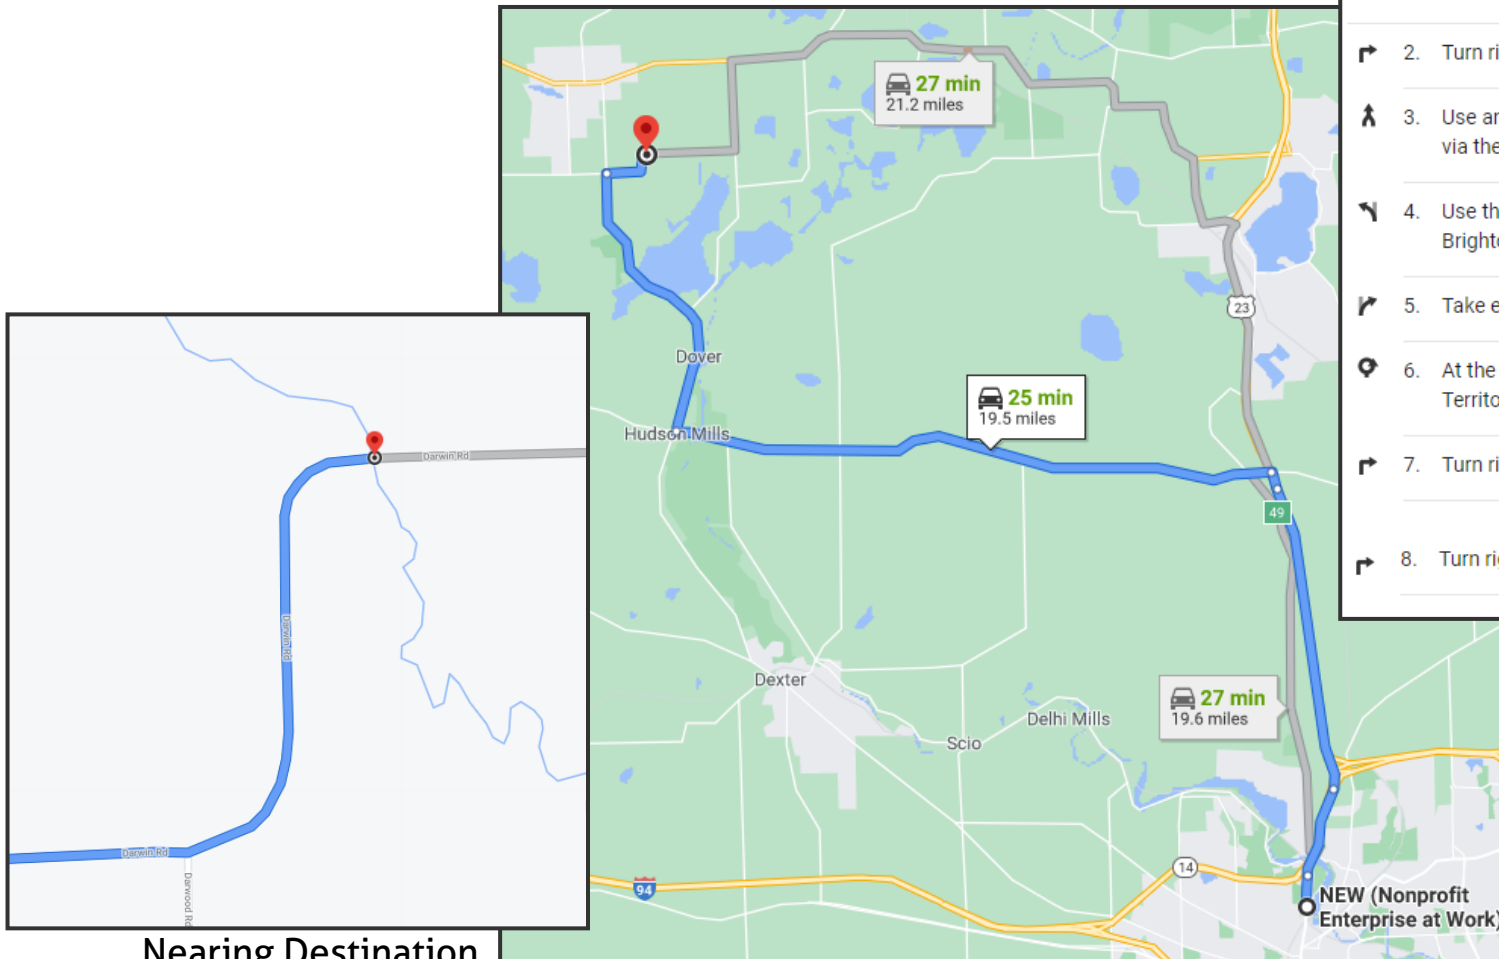

# Site Map

## 16 Honey Creek (North) at Darwin Road

Approximate start location N 42.4428 W 83.9249

Last updated: 4/12/2021. Updates needed? Email [klaramie@hrwc.org](mailto:klaramie@hrwc.org)

# Directions from the NEW Center

Locations	Lat	Long
<b>NEW Center:</b> 1100 N. Main St., Ann Arbor	N 42.2926	W 83.7465
<b>Site 16:</b> Honey Creek (North) at Darwin Road	N 42.4428	W 83.9249

- ↑ 1. Head north toward N Main St  
3 s (125 ft)
- Take US-23 N, N Territorial Rd and Dexter-Pinckney Rd to Darwin Rd in Putnam Township  
23 min (18.7 mi)
- ↘ 2. Turn right onto N Main St  
0.4 mi
- ⤴ 3. Use any lane to merge onto M-14 E/US-23 BUS N via the ramp to Barton Dr  
1.3 mi
- ↘ 4. Use the left 2 lanes to merge onto US-23 N toward Brighton/Flint  
4.2 mi
- ↘ 5. Take exit 49 for N Territorial Rd  
0.2 mi
- 📍 6. At the traffic circle, take the 3rd exit onto N Territorial Rd  
8.4 mi
- ↘ 7. Turn right onto Dexter-Pinckney Rd  
4.2 mi
- ↘ 8. Turn right onto Darwin Rd  
2 min (0.8 mi)

Nearing Destination

Overview