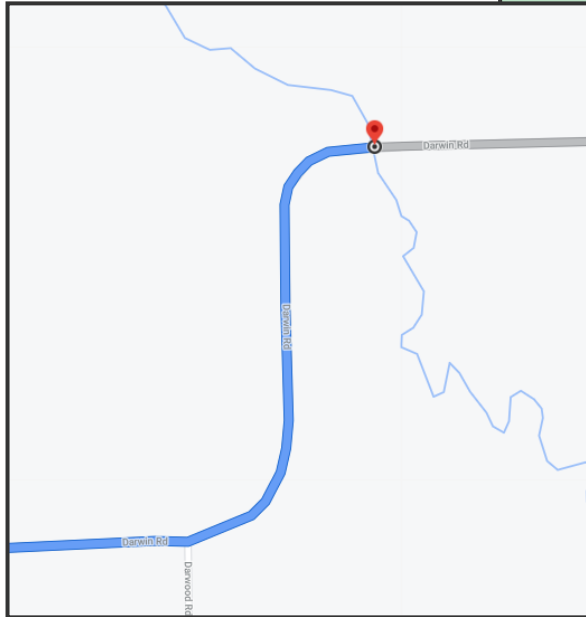

## 16 Honey Creek (North) at Darwin Road

Approximate start location N 42.4428 W 83.9249

Last updated: 4/12/2021. Updates needed? Email [klaramie@hrwc.org](mailto:klaramie@hrwc.org)

# Directions from the NEW Center

Locations	Lat	Long
<b>NEW Center:</b> 1100 N. Main St., Ann Arbor	N 42.2926	W 83.7465
<b>Site 16:</b> Honey Creek (North) at Darwin Road	N 42.4428	W 83.9249

- ↑ 1. Head north toward N Main St  
3 s (125 ft)
- Take US-23 N, N Territorial Rd and Dexter-Pinckney Rd to Darwin Rd in Putnam Township  
23 min (18.7 mi)
- ↘ 2. Turn right onto N Main St  
0.4 mi
- ⤴ 3. Use any lane to merge onto M-14 E/US-23 BUS N via the ramp to Barton Dr  
1.3 mi
- ↘ 4. Use the left 2 lanes to merge onto US-23 N toward Brighton/Flint  
4.2 mi
- ↘ 5. Take exit 49 for N Territorial Rd  
0.2 mi
- 📍 6. At the traffic circle, take the 3rd exit onto N Territorial Rd  
8.4 mi
- ↘ 7. Turn right onto Dexter-Pinckney Rd  
4.2 mi
- ↘ 8. Turn right onto Darwin Rd  
2 min (0.8 mi)

Nearing Destination

Overview