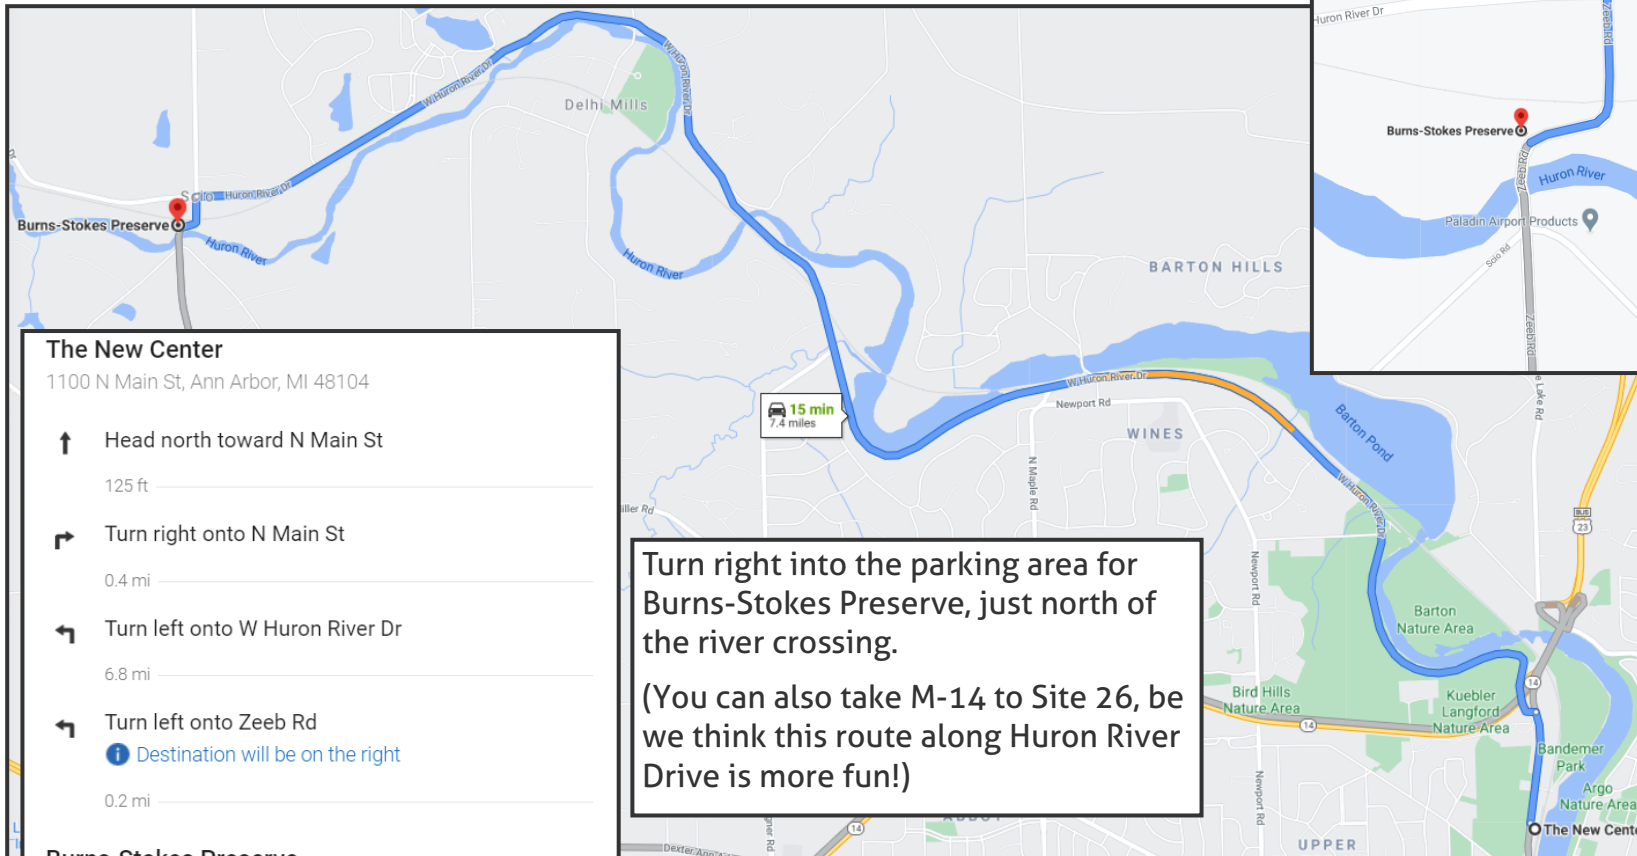

Site Map

26 Huron River at Zeeb Road

Approximate start location N 42.3241 W 83.8407

Directions from the NEW Center

Locations	Lat	Long
NEW Center: 1100 N. Main St., Ann Arbor	N 42.2926	W 83.7465
Site 26: Huron River: Zeeb Road	N 42.3241	W 83.8407

Nearing Destination

The New Center

1100 N Main St, Ann Arbor, MI 48104

↑ Head north toward N Main St

125 ft

➔ Turn right onto N Main St

0.4 mi

↶ Turn left onto W Huron River Dr

6.8 mi

↶ Turn left onto Zeeb Rd

📍 Destination will be on the right

0.2 mi

Burns-Stokes Preserve

Zeeb Rd, Dexter, MI 48130

Turn right into the parking area for Burns-Stokes Preserve, just north of the river crossing.
(You can also take M-14 to Site 26, but we think this route along Huron River Drive is more fun!)