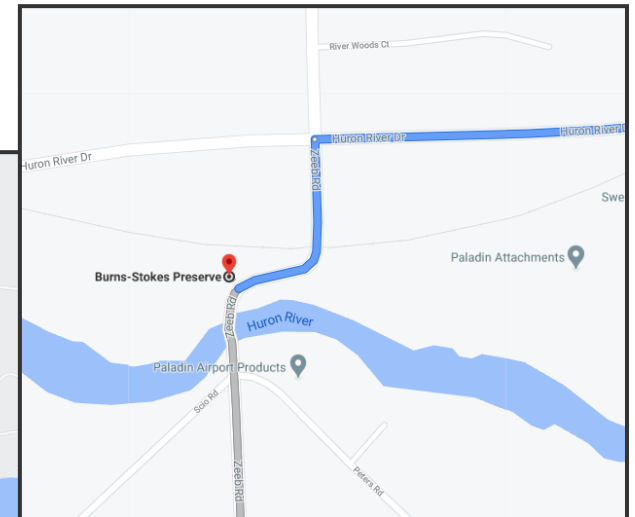

Site Map

26 Huron River at Zeeb Road

Approximate start location N 42.3241 W 83.8407

Directions from the NEW Center

Locations	Lat	Long
NEW Center: 1100 N. Main St., Ann Arbor	N 42.2926	W 83.7465
Site 26: Huron River: Zeeb Road	N 42.3241	W 83.8407

Nearing Destination

The New Center

1100 N Main St, Ann Arbor, MI 48104

↑ Head north toward N Main St

125 ft

➔ Turn right onto N Main St

0.4 mi

↶ Turn left onto W Huron River Dr

6.8 mi

↶ Turn left onto Zeeb Rd

📍 Destination will be on the right

0.2 mi

Burns-Stokes Preserve

Zeeb Rd, Dexter, MI 48130

Turn right into the parking area for Burns-Stokes Preserve, just north of the river crossing.
(You can also take M-14 to Site 26, but we think this route along Huron River Drive is more fun!)